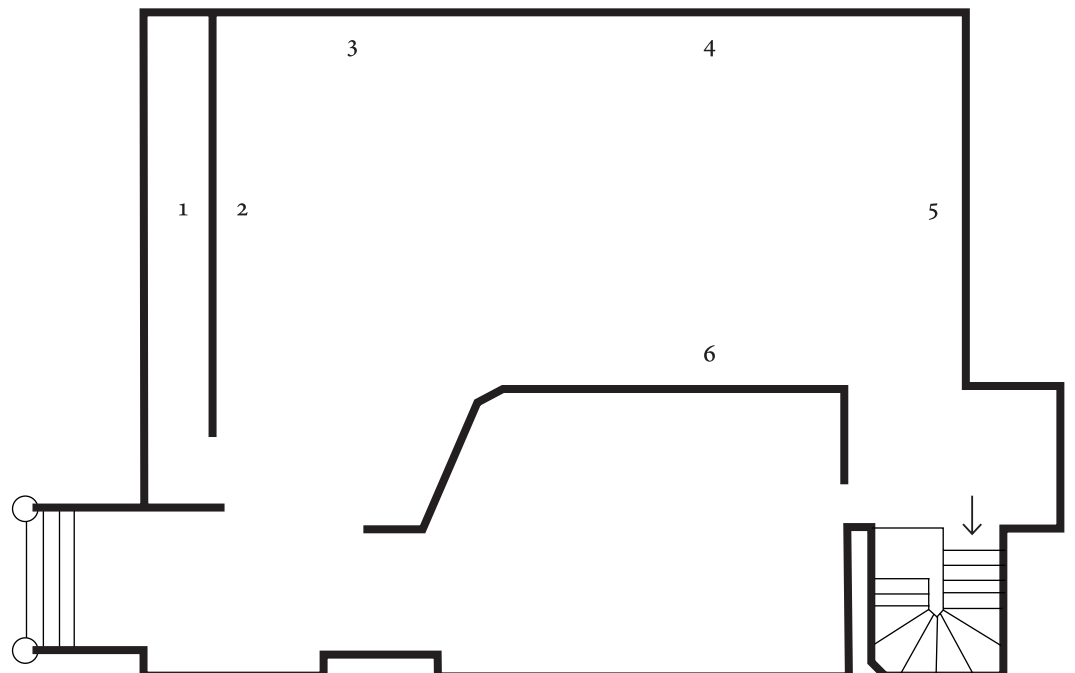

West Coast

Jessie Homer French

15.02.2021

London

GROUND FLOOR

- | | |
|--|---|
| <p>1
<i>Possum Killer</i>, 1993
Acrylic and oil on plywood
106.7 × 172.7 cm /
42 × 68 inches</p> | <p>4
<i>Hare House</i>, 2020
Oil on plywood
61 × 61 cm /
24 × 24 inches</p> |
| <p>2
<i>Bridgeport Cemetery</i>, 2020
Oil on canvas
76.2 × 101.6 cm /
30 × 40 inches</p> | <p>5
<i>Valley Oak</i>, 2020
Oil on canvas
121.9 × 91.4 cm /
48 × 36 inches</p> |
| <p>3
<i>Stealth Spring</i>, 2020
Oil on canvas
40.6 × 61 cm /
16 × 24 inches</p> | <p>6
<i>Pine Forest Fire</i>, 2019
Oil on plywood
30.5 × 44.5 cm /
12 × 17 1/2 inches</p> |

FIRST FLOOR

7
Island Deer, 2020
 Oil on canvas
 61 × 76.2 cm /
 24 × 30 inches

8
October, 2008
 Oil on canvas
 60.9 × 121.9 cm /
 24 × 48 inches

9
Near Santa Cruz, 1998
 Oil on canvas
 76.2 × 101.6 cm /
 30 × 40 inches

13
Winter Burial, 2020
 Oil on canvas
 81.3 × 66 cm /
 32 × 26 inches

LOWER GROUND FLOOR

14
122° Fahrenheit, 2019
 Fabric, thread, fabric paint, pens
 127 × 106.7 cm /
 50 × 42 inches

15
Night - LA Quinta, 2017
 Oil on canvas
 40.6 × 50.8 cm /
 16 × 20 inches

18
Ezra and the Skunk, 1988
 Acrylic and oil on plywood
 111.7 × 220.9 cm /
 44 × 87 inches