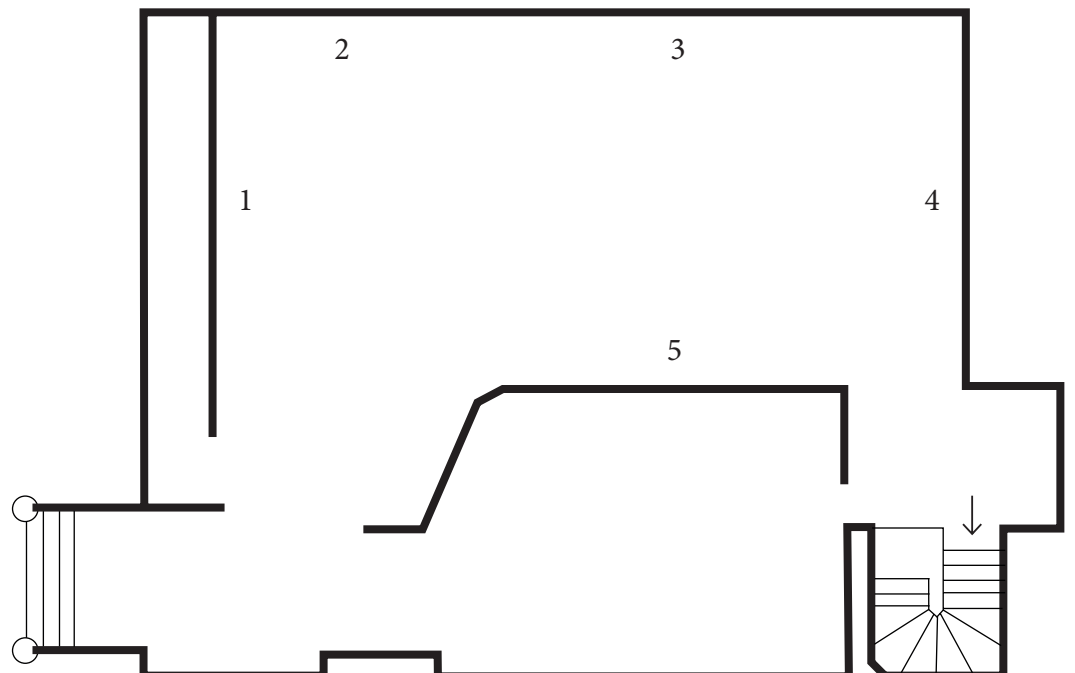

There is a Season

Jordan Casteel

11.10.2021
17.11.2021

London

GROUND FLOOR

- | | |
|---|--|
| 1
Jordan Casteel
<i>Paisley</i> , 2021
Oil on canvas
114.3 x 76.2 x 3.8 cm /
45 x 30 x 1.5 inches | 4
Jordan Casteel
<i>Andres</i> , 2021
Oil on canvas
238.7 x 203.2 x 3.8 cm /
94 x 80 x 1.5 inches |
| 2
Jordan Casteel
<i>Noor and Adam</i> , 2021
Oil on canvas
228.6 x 198.1 x 3.8 cm /
90 x 78 x 1.5 inches | 5
Jordan Casteel
<i>Happy Meal</i> , 2021
Oil on canvas
198 x 152.4 x 3.8 cm /
78 x 60 x 1.5 inches |
| 3
Jordan Casteel
<i>Harlem Public</i> , 2021
Oil on canvas
238.7 x 203.2 x 3.8 cm /
94 x 80 x 1.5 inches | |

There is a Season

Jordan Casteel

11.10.2021
17.11.2021
London

FIRST FLOOR

1
Jordan Casteel
Nasturtium, 2021
Oil on canvas
182.8 x 142.2 x 3.8 cm /
72 x 56 x 1.5 inches

2
Jordan Casteel
*Still life (at home with Yvonne
and James)*, 2021
Oil on canvas
127 x 101.6 cm /
50 x 40 inches

3
Jordan Casteel
Wayde, 2021
Oil on canvas
228.6 x 198.1 x 3.8 cm /
90 x 78 x 1.5 inches

4
Jordan Casteel
Direct Response, 2021
Oil on canvas
198 x 142.2 x 3.8 cm /
72 x 56 x 1.5 inches