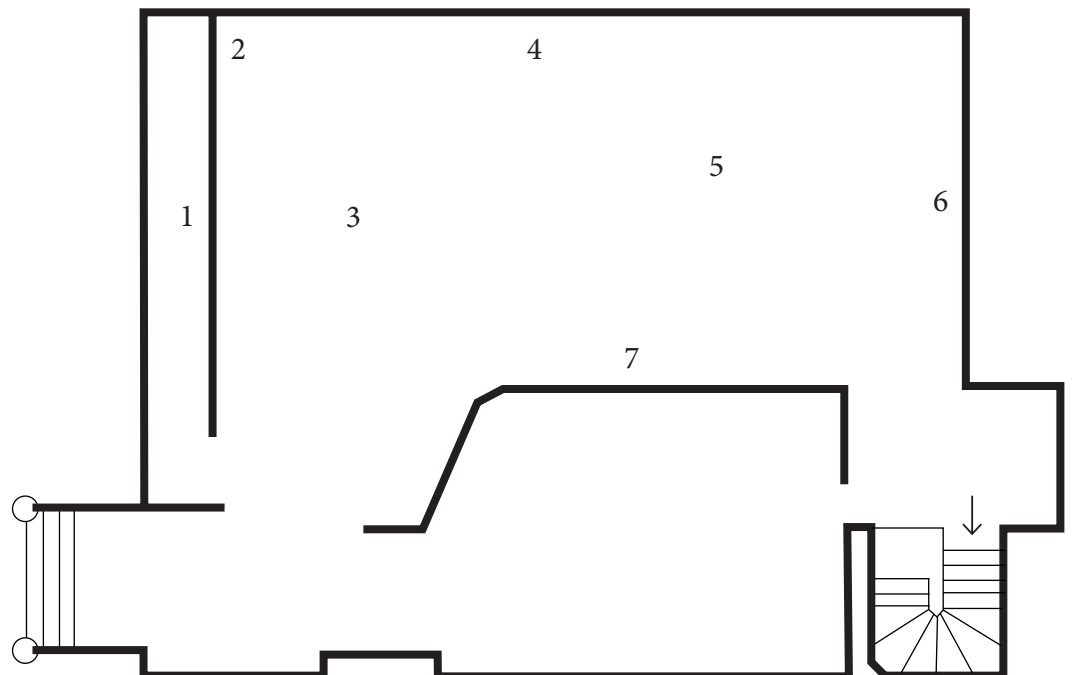

Only the Ashes

Sanford Biggers

23.11.2021

12.01.2022

London

GROUND FLOOR

- | | | |
|---|---|---|
| <p>1
Sanford Biggers
<i>Quasar</i>, 2021
Antique quilt and assorted
textiles mounted on felt
125 x 130 x 6 cm /
49 1/4 x 51 1/8 x 2 3/8 inches</p> | <p>4
Sanford Biggers
<i>Swirl</i>, 2021
Antique quilt and assorted
textiles mounted on felt
65 x 58 x 8 cm /
24 3/4 x 22 7/8 x 3 1/8 inches</p> | <p>6
Sanford Biggers
<i>Premise</i>, 2021
Antique quilts, birch plywood
and gold leaf
45 x 65 x 32 cm /
17 3/4 x 26 3/4 x 12 3/4 inches</p> |
| <p>2
Sanford Biggers
<i>Hiky Burr</i>, 2021
Antique quilts, birch plywood
and gold leaf
90.5 x 90.5 x 21 cm /
35 5/8 x 35 5/8 x 8 1/4 inches</p> | <p>5
Sanford Biggers
<i>A Wiser Fool</i>, 2021
White marble
127 x 78.4 x x 78.4cm /
50 x 30 7/8 x 30 7/8 inches
Overall size: 177.8 x 76.2 x 76.2 /
70 x 30 x 30 inches</p> | <p>7
Sanford Biggers
<i>Prism</i>, 2021
Antique quilts, assorted textiles
190 x 121 x 6 cm / 7
4 3/4 x 47 5/8 x 2 3/8 inches</p> |
| <p>3
Sanford Biggers
<i>Andromeda</i>, 2021
White marble
127 x 48.6 x 32.4 cm /
50 x 19 1/8 x 12 3/4 inches
Overall size: 177.8 x 76.2 x 76.2 /
70 x 30 x 30 inches</p> | | |

Only the Ashes

Sanford Biggers

23.11.2021
12.01.2022

London

FIRST FLOOR

- | | |
|--|--|
| <p>1
Sanford Biggers
<i>Nile</i>, 2021
Black marble
81.3 × 43.6 × 34.1 cm /
32 × 17 1/8 × 13 1/2 inches
Overall size: 185.4 x 62.2 x
62.2 cm /
73 x 24 1/2 x 24 1/2 inches</p> | <p>3
Sanford Biggers
<i>Stand</i>, 2021
Sequins, epoxy clay, acrylic
304.8 × 223.5 cm /
120 × 88 inches</p> |
| <p>2
Sanford Biggers
<i>What Remains</i>, 2021
Antique quilt, assorted textiles
and acrylic
209 × 173 × 5 cm /
82 1/4 × 68 1/8 × 2 inches</p> | <p>4
Sanford Biggers
<i>Redeemer</i>, 2021
Sequins, epoxy clay, acrylic
243.8 × 81.3 cm /
96 × 32 inches</p> |
| | <p>5
Sanford Biggers
<i>Ride</i>, 2021
Sequins, epoxy clay, acrylic
365.7 × 264.1 cm /
144 × 104 inches</p> |